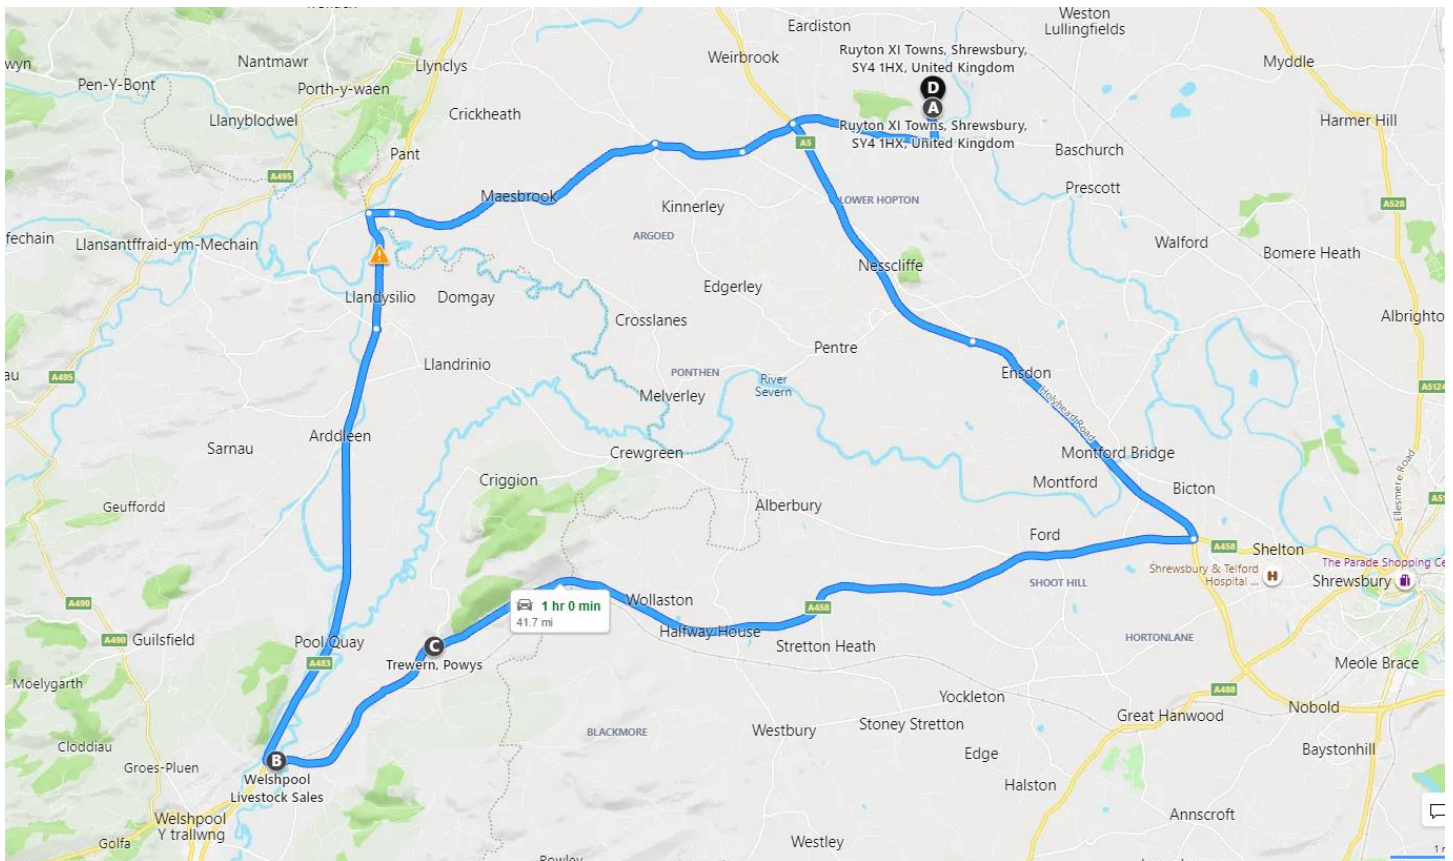

## Welshpool Minibus Route

Collection Point	Time (am)	Time (pm)	Cost	
			Single	Return
B: Welshpool Livestock Market	07.30	6.20	£6.25	£9.50
C: Trewern	07.40	6.30	£6.25	£9.50