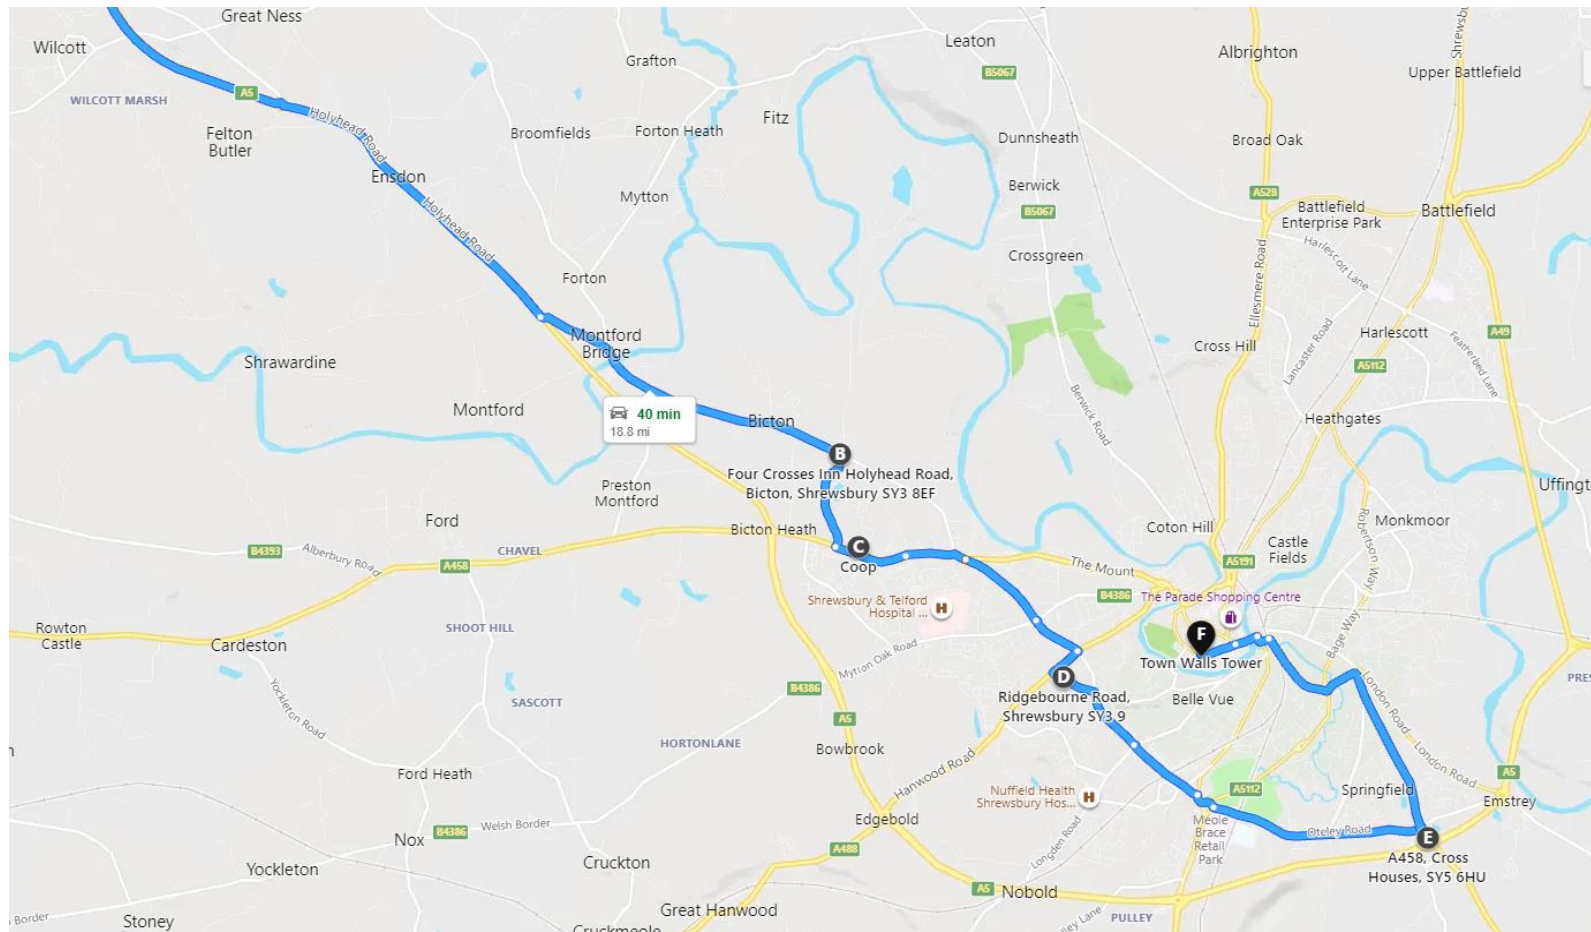

Shrewsbury Morning Minibus Route

Morning Minibus Route

Collection Point	Time	Cost	
		Single	Return
A: Weaping Cross Roundabout (A458)	07.20	£5.25	£8.00
B: Town Walls (Top of Crescent Lane)	07.30	£5.25	£8.00
C: Ridgebourne Road	07.40	£5.25	£8.00
D: Co-Op Bicton Heath	07.45	£3.75	£5.75

Shrewsbury Evening Minibus Route

Evening Minibus Route

Collection Point	Time	Cost	
		Single	Return
B: Four Crosses Bicon	18.15	£3.75	£5.75
C: Co-Op Bicon Heath	18.18	£3.75	£5.75
D: Ridgebourne Road	18.25	£5.25	£8.00
E: Weeping Cross Roundabout (A458)	18.30	£5.25	£8.00
F: Town Walls (Top of Crescent Lane)	18.40	£5.25	£8.00