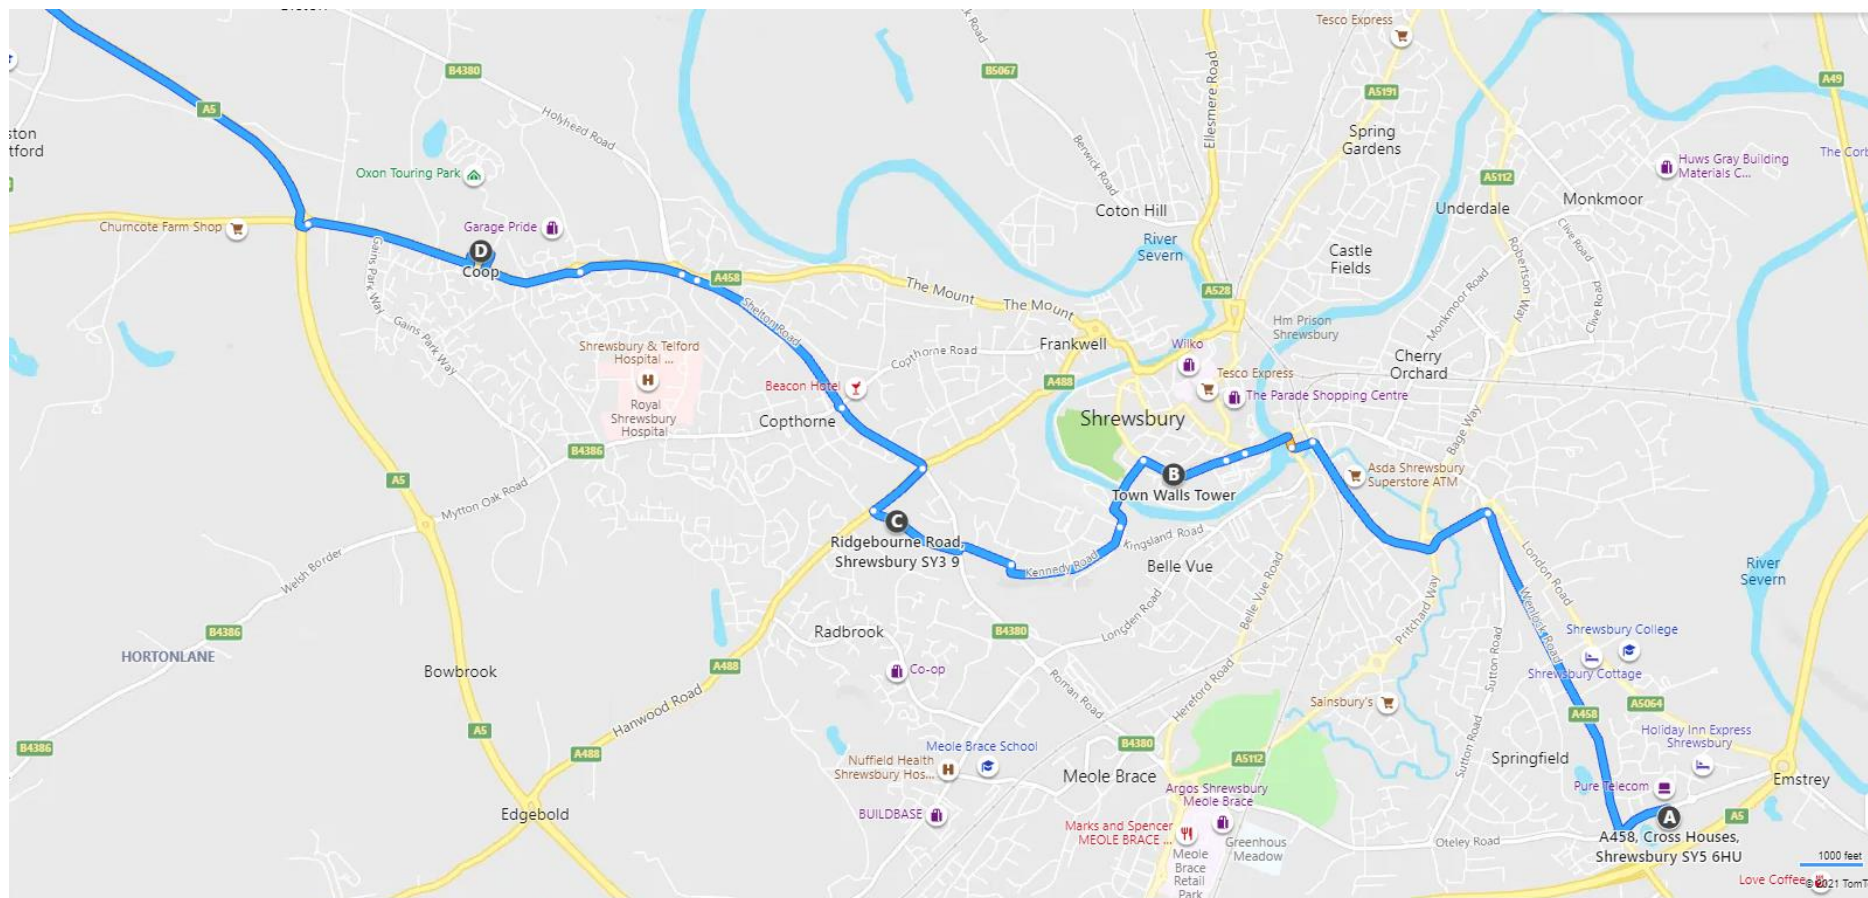

Shrewsbury Morning Minibus Route

Morning Minibus Route

Collection Point	Time	Cost	
		Single	Return
A: Weaping Cross Roundabout (A458)	07.20	£5.25	£8.00
B: Town Walls (Top of Crescent Lane)	07.30	£5.25	£8.00
C: Ridgebourne Road	07.40	£5.25	£8.00
D: Co-Op Bicton Heath	07.45	£3.75	£5.75

Shrewsbury Evening Minibus Route

Evening Minibus Route

Collection Point	Time	Cost	
		Single	Return
B: Four Crosses Bicon	18.15	£3.75	£5.75
C: Co-Op Bicon Heath	18.18	£3.75	£5.75
D: Ridgebourne Road	18.25	£5.25	£8.00
E: Weeping Cross Roundabout (A458)	18.30	£5.25	£8.00
F: Town Walls (Top of Crescent Lane)	18.40	£5.25	£8.00