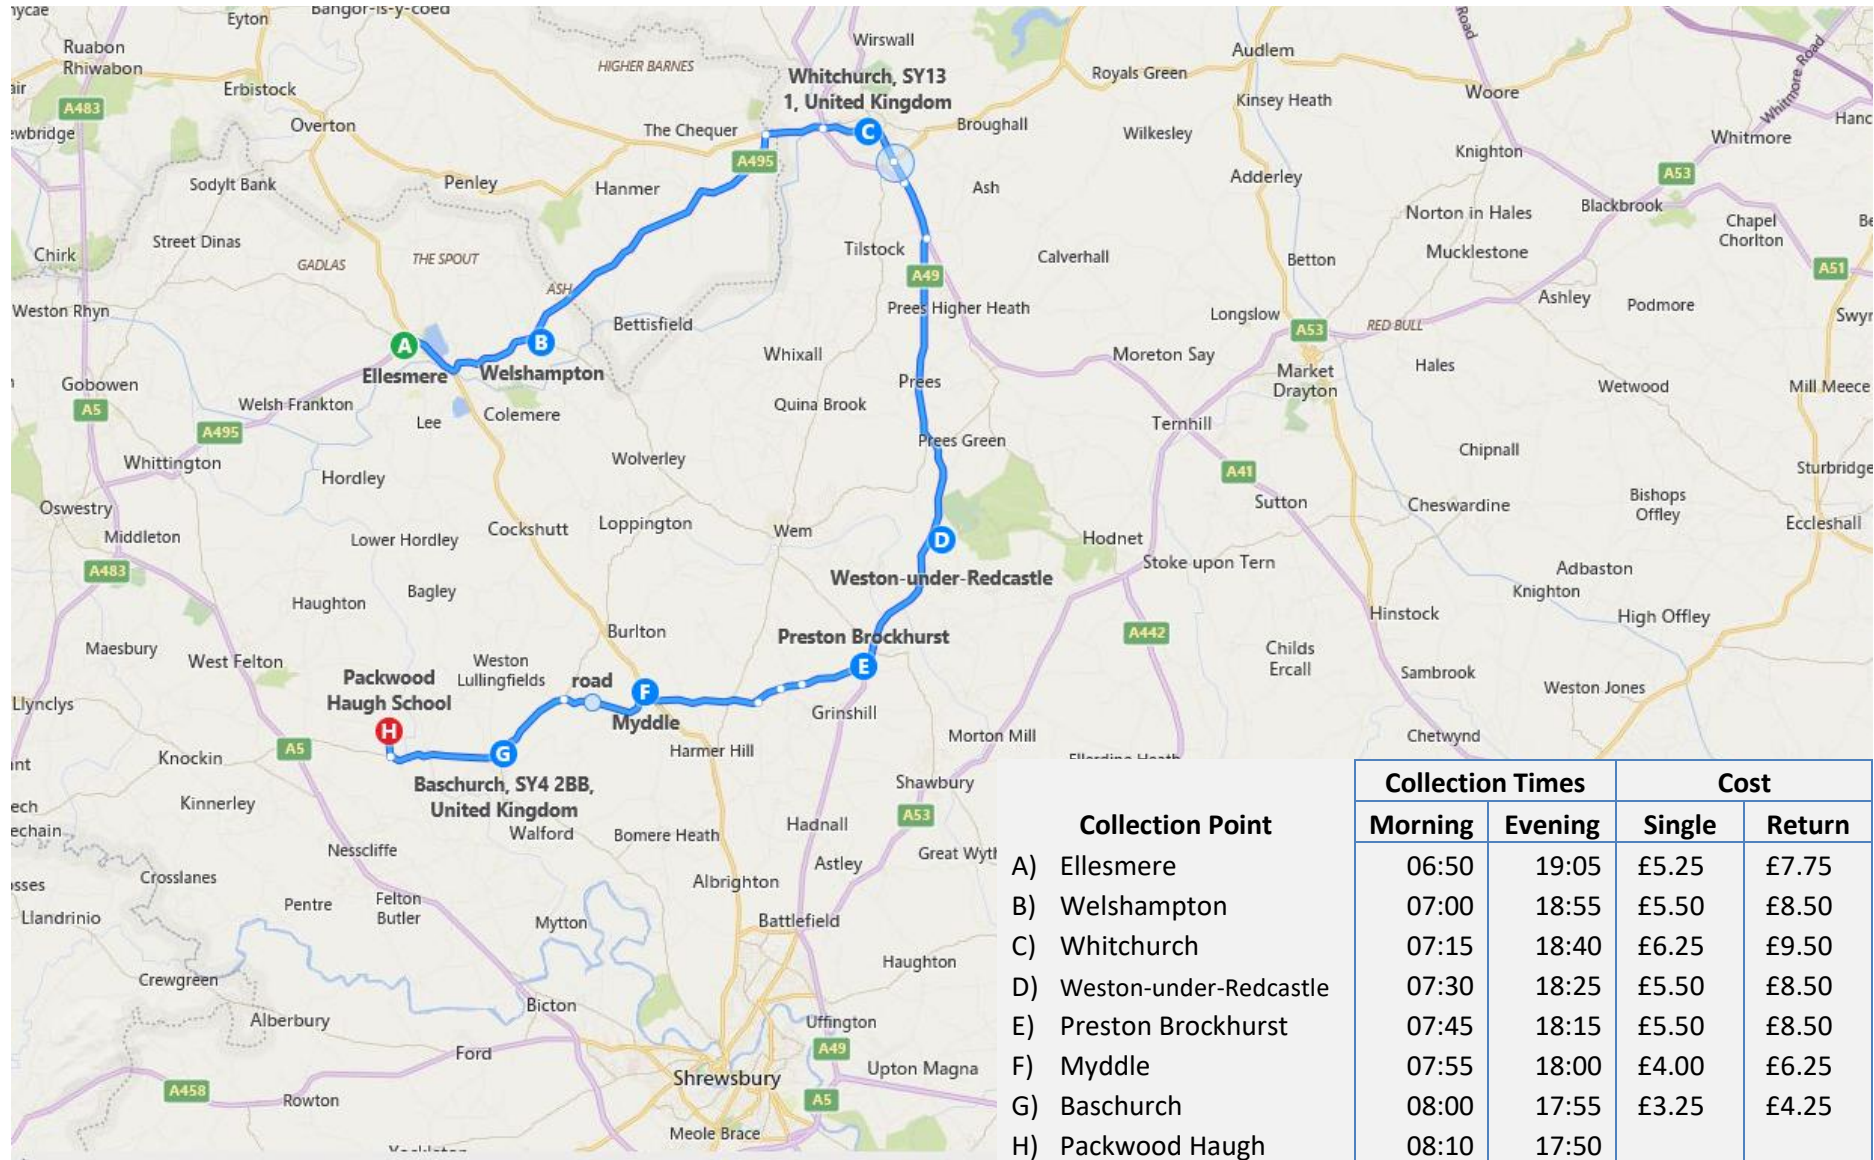

# ELLESMERE / WHITCHURCH

## SHREWSBURY ROUTE

Collection Point	Collection Times		Cost	
	Morning	Evening	Single	Return
A) Weeping Cross	07:15	18:50	£5.50	£8.75
B) Abbey Foregate	07:22	18:43	£5.25	£8.00
C) Meole Brace	07:27	18:38	£5.25	£8.00
D) Ashton Road	07:35	18:30	£5.25	£8.00
E) Shelton Fields	07:40	18:25	£5.25	£8.00
F) Raven Meadows	07:45	18:20	£5.25	£8.00
G) Packwood Haugh	08:10	17:50		