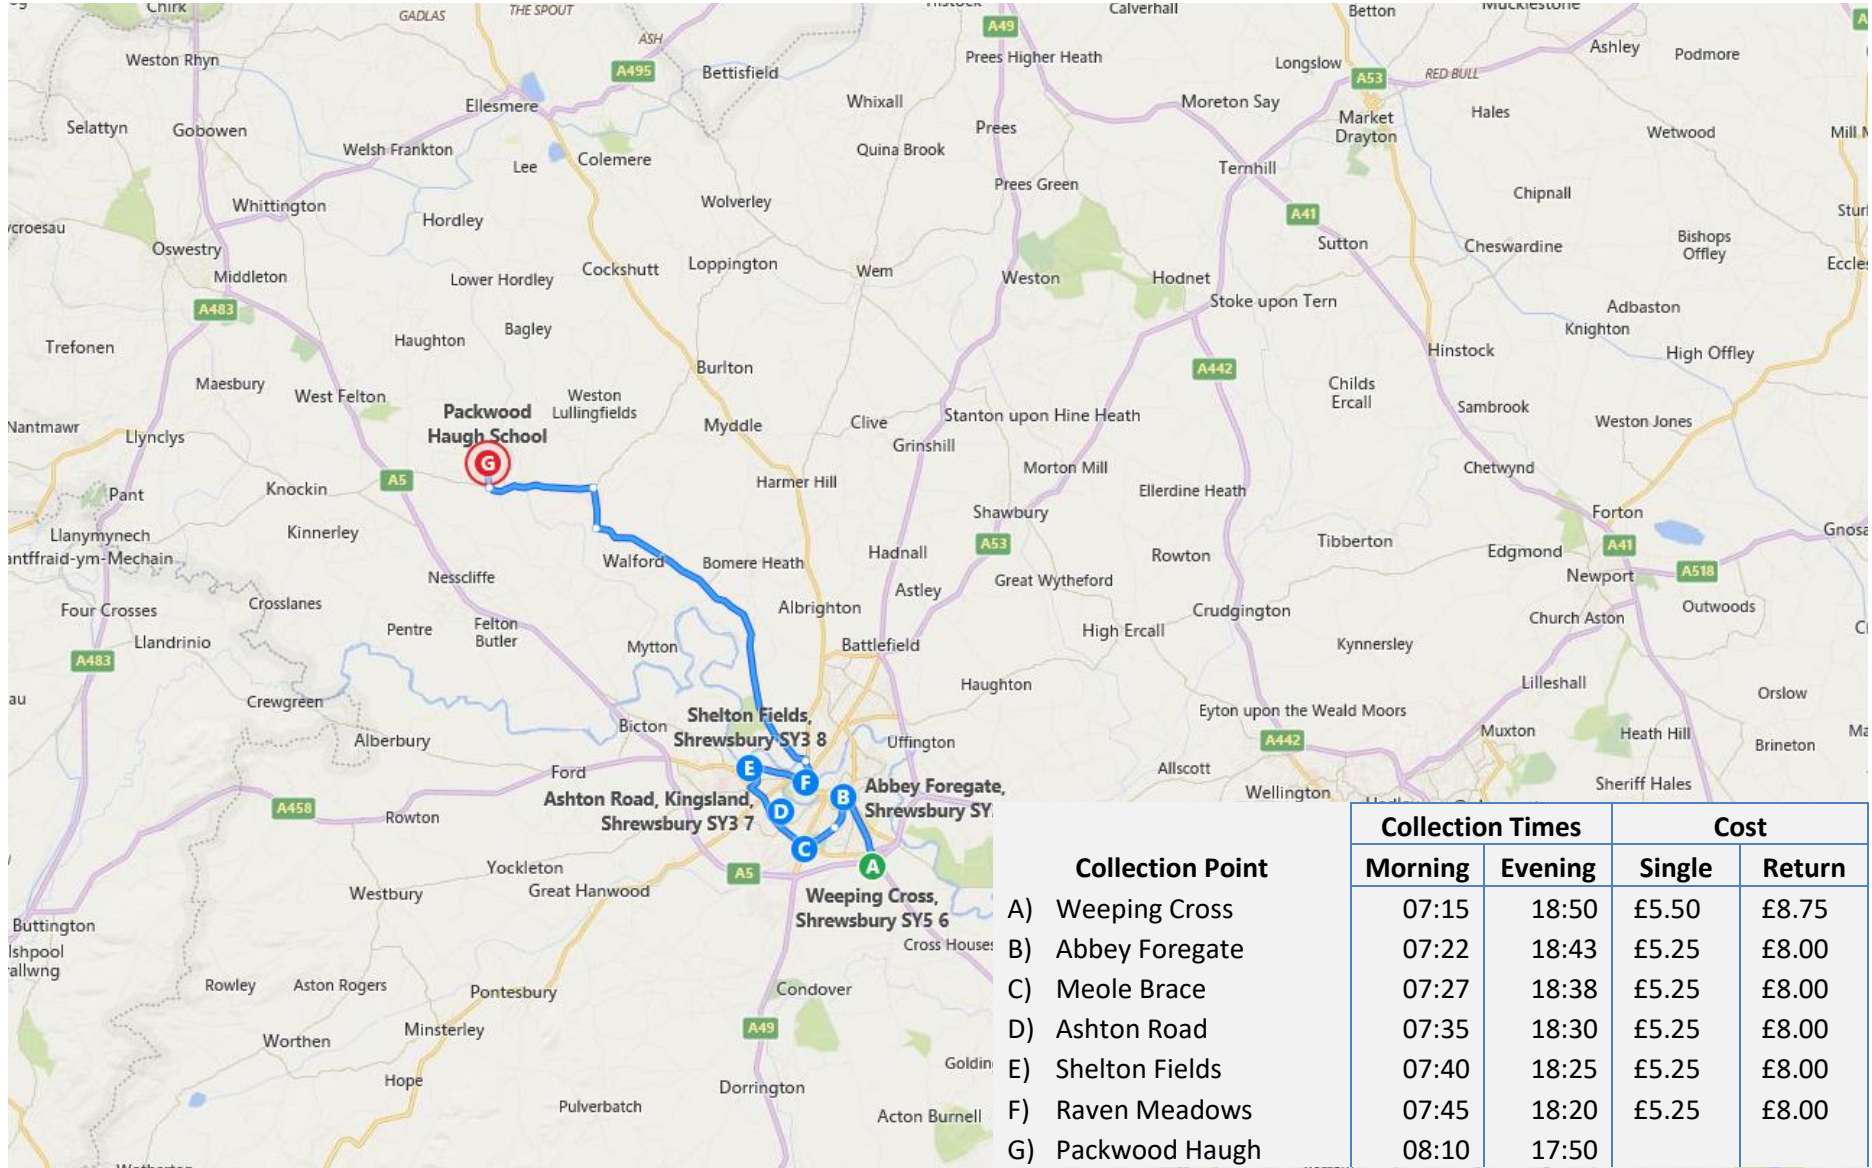

# ELLESMERE / WHITCHURCH

## SHREWSBURY ROUTE

Collection Point	Collection Times		Cost	
	Morning	Evening	Single	Return
A) Weeping Cross	07:15	18:50	£5.50	£8.75
B) Abbey Foregate	07:22	18:43	£5.25	£8.00
C) Meole Brace	07:27	18:38	£5.25	£8.00
D) Ashton Road	07:35	18:30	£5.25	£8.00
E) Shelton Fields	07:40	18:25	£5.25	£8.00
F) Raven Meadows	07:45	18:20	£5.25	£8.00
G) Packwood Haugh	08:10	17:50		